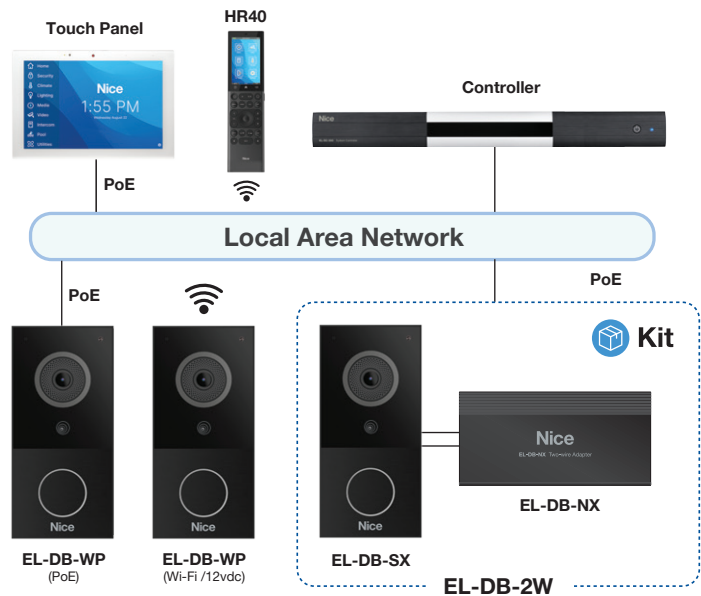

APPLICATION NETWORK TOPOLOGY