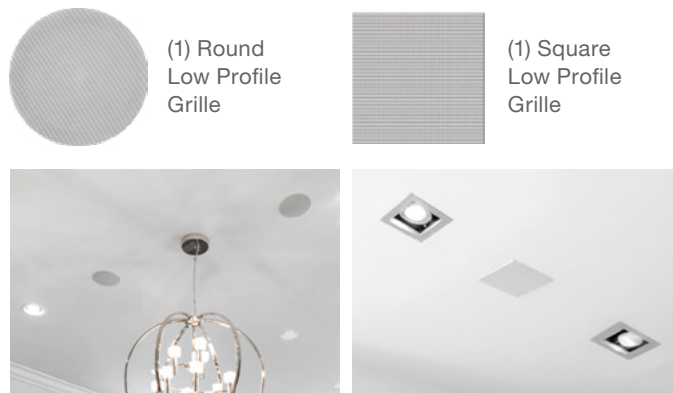

Includes two low-profile, paintable grilles for a round or square finish to match custom recessed lighting, fixtures and ceiling color.

Includes cut-out template for both grilles.  
*Optional Pre-Construction Bracket available. (sold separately)*