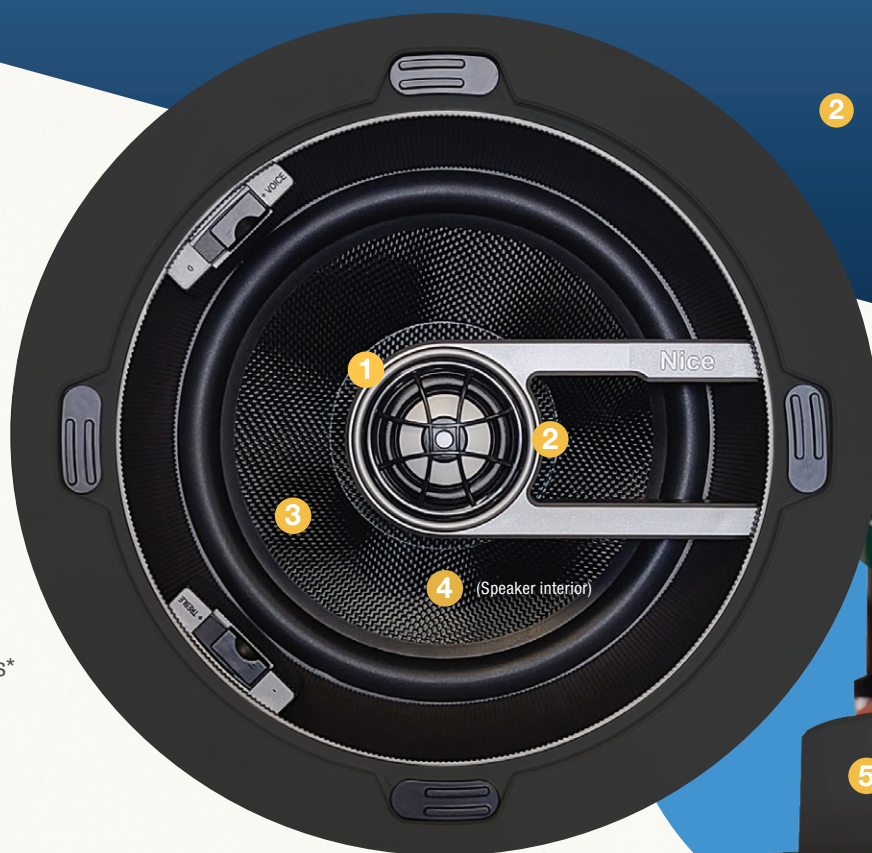

Nice

Premium Toolless Speakers

Discover amazing audio performance with Premium Toolless Speakers by Nice. Designed with superior materials and engineered to deliver rich, dynamic, and crystal clear sound for modern media—home theaters, music streaming, gaming, and more. Nice Premium Toolless Speakers elevate audio performance to new heights.

1 AccuAim tweeters

Proprietary AccuAim technology enables precise, lockable tweeter positioning for enhanced phase accuracy.

3 Advanced materials

Black Kevlar woofers and aluminum/magnesium tweeters* deliver explosive dynamics and a rich soundstage.

4 XMag pole piece

Longer pole piece on every model maintains a stable magnetic field for the driver, ensuring precise linearity and accurate sound reproduction.

5 Toolless installation

ViseLock™ by Swarm toolless mounting system provides secure, fast installations—up to 75% faster than conventional mounting systems.

2 Proportionally massive tweeters

Larger tweeters—up to 30mm*—lower the crossover point for exceptional imagery and detail.

See the complete product family of Audio Solutions from Nice

Paintable stainless steel grille included with each speaker.

Nice Premium Toolless Speakers are an evolution of SpeakerCraft—the inventor of the architectural speaker.

SPEAKERCRAFT
a Nice brand

*SC3 Series products