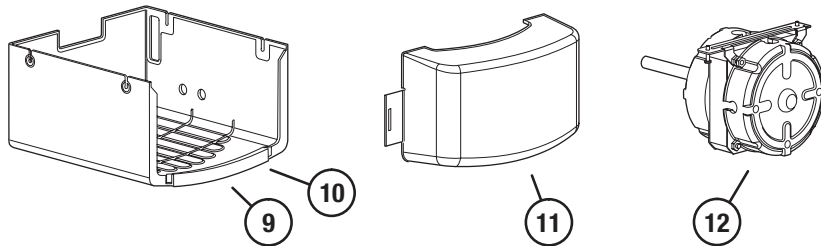

OPERATOR HEAD PARTS

LSO & LCO

LDO

LSO, LDO, LCO

GARAGE DOOR OPERATOR REPLACEMENT PARTS LIST

ITEM #	REPLACEMENT PART	PART #
1	REAR LSO & LCO END COVER (WITH LABELS)	HAE00041
2	MAIN LSO COVER (WITH LABELS)	HAE00026
3	MAIN LCO COVER (WITH LABELS)	HAE00042
4	FRONT LSO COVER (WITH LABELS)	HAE00028
5	FRONT LCO COVER (WITH LABELS)	HAE00043
6	LSO & LCO LENS COVER (FITS BOTH ENDS)	220918
7	LSO MOTOR	220919
8	LCO MOTOR	220919
9	1/3 HP LDO COVER (WITH LABELS)	HAE00011
10	1/2 HP LDO COVER (WITH LABELS)	HAE00012
11	LDO LENS COVER	217645
12	LDO MOTOR	217881
13	CONTROL BOARD (LOGIC/RECEIVER/TORQUE)	HAE00040
14	LAMP SOCKET ASSEMBLY	218014-02
15	1/3 HP CAPACITOR (43-53 MFD) <i>FOR LD033 ONLY</i>	219109
16	1/2 HP CAPACITOR (53-64 MFD) <i>FOR LD050 ONLY</i>	219110
17	3/4 HP CAPACITOR (65 MFD) <i>FOR LC075 ONLY</i>	232168
18	HELICAL AND WORM GEARS (WITH GREASE)	HAE00047
19	HELICAL GEAR (WITH GREASE)	HAE00048
20	LIMIT SWITCH ASSEMBLY	HAE00004

GARAGE DOOR OPERATOR REPLACEMENT PARTS LIST

DC OPERATOR HEAD PARTS

LDCO 800, 801

LDCO 850, 852, 841, 863B

ITEM #	REPLACEMENT PART	PART #
1	LDCO CONTROL BOARD, BBU COMPATIBLE (800/801)	HAE00077
2	LDCO FRONT COVER (WITH LABEL) (800/801)	HAE00051
3	BATTERY BACKUP UNIT (800/801)	BBU
4	LDCO ENCODER BOARD (800/801/841/850/852/863B)	HAE00058
5	LDCO MAIN COVER (WITH LABELS) (800/801)	HAE00052
6	LDCO LIGHT LENS (800/801/850)	228152
7	LDCO MOTOR (WITH ENCODER) (800/801/841/850/852/863B)	HAE00057
8	KIT, PCBA, LDCO (841/850/852/863B)	HAE00075
9	TRANSFORMER (841/850/852/863B)	10012046
10	COVER, MAIN (841/863B)	HAE00073
11	BRACKET KIT (852)	10016007
12	REPLACEMENT BATTERY, 12V (841/850/852/863B)	BATT54
13	BATTERY AND HOUSING (841/850)	BATT54BOX
14	BATTERY HOUSING (850/863B)	10015410-004
15	BATTERY HOUSING (852)	10015932-001
16	LED PANEL (841/850)	10014504-01
17	LED PANELS (852)	RP9004
18	LED PANELS (863B)	RP9005