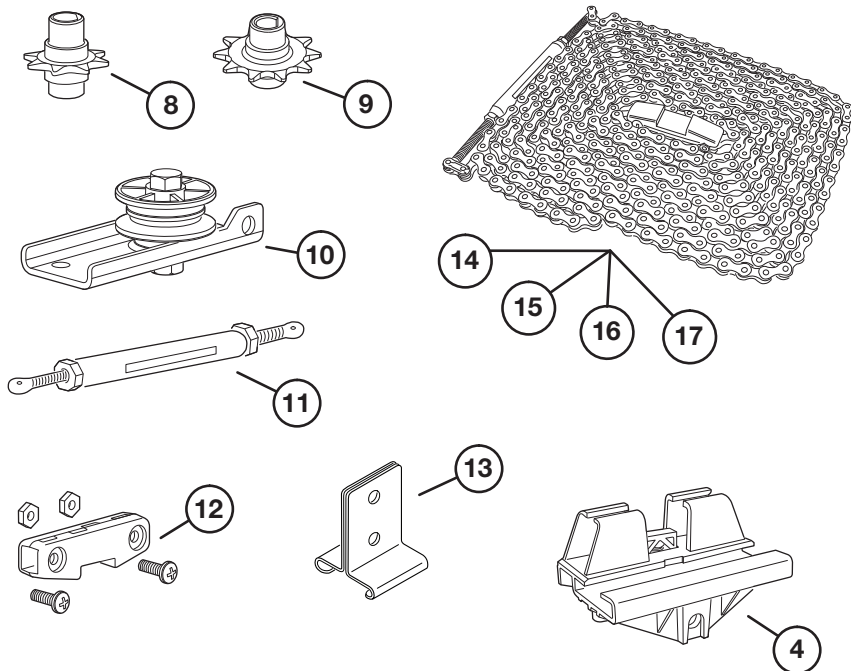

DC OPERATOR HEAD PARTS

LINEAR 661

GARAGE DOOR OPERATOR REPLACEMENT PARTS LIST

ITEM #	REPLACEMENT PART	PART #
1	F/G CONTROL BOARD, LINEAR600	HAE00082
2	F/G ASSY, MOTOR W/ENCODER, LINEAR600	HAE00083
3	F/G ASSY, LIGHT LENS, LINEAR600	HAE00084
4	F/G POWER SUPPLY, LINEAR600 BATT54	HAE00085

MISCELLANEOUS OPERATOR PARTS

GARAGE DOOR OPERATOR REPLACEMENT PARTS LIST

ITEM #	REPLACEMENT PART	PART #
1	DOOR ARM - STRAIGHT	227966
2	DOOR ARM - BENT	227967
3	SAFETY BEAM SENDER & RECEIVER (WITH WIRE)	HAE00087
4	COMPLETE HARDWARE KIT	220205-02
5	WALL STATION (LDO/LSO/LCO/800/801)	HAE00001
6	WIFI WALL STATION (UNIVERSAL REPLACEMENT FOR LDCO841 /850/852/863, LINEAR600)	HAE00080
7	WIRE KIT (15 SETS OF WIRE AND CLIPS)	HAE00044
8	WIRE CLIP KIT (100 CLIPS)	HAE00019
9	GEL CAP KIT (100 PIECES)	HAE00020

OPERATOR RAIL PARTS

HBT BELT DRIVE RAILS

HCT and HCI CHAIN DRIVE RAILS

GARAGE DOOR OPERATOR REPLACEMENT PARTS LIST

ITEM #	REPLACEMENT PART	PART #
1	HBT DRIVE SPROCKET	220499
2	HBT PULLEY AND BRACKET	218954-03
3	HBT INNER SLIDE ASSEMBLY	HAE00022
4	TROLLEY ASSEMBLY	218189-01
5	7 FOOT BELT ASSEMBLY	HAE00023
6	8 FOOT BELT ASSEMBLY	HAE00033
7	DRIVE SPROCKET HOLDER AND BELT CLAMP <i>BELT CLAMP FOR USE ON HBT BELT RAILS ONLY</i>	HAE00049
8	HCT DRIVE SPROCKET	217436
9	HCI DRIVE SPROCKET	227653
10	HCT PULLEY AND BRACKET	HAE00014
11	HCT TURNBUCKLE ASSEMBLY	HAE00013
12	HCT INNER SLIDE ASSEMBLY	HAE00018
13	CENTER SUPPORT BRACKET	CSB
14	7 FOOT CHAIN ASSEMBLY	HAE00015
15	8 FOOT CHAIN ASSEMBLY	HAE00032
16	10 FOOT CHAIN ASSEMBLY	HAE00017
17	12 FOOT CHAIN ASSEMBLY	HAE00046