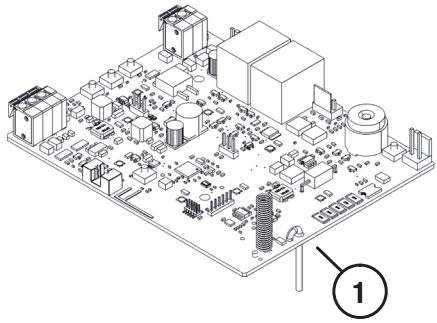

GARAGE DOOR OPERATOR REPLACEMENT PARTS LIST

DC OPERATOR HEAD PARTS

LDCO 800, 801

LDCO 850, 852, 841, 863B

ITEM #	REPLACEMENT PART	PART #
1	LDCO CONTROL BOARD, BBU COMPATIBLE (800/801)	HAE00077
2	LDCO FRONT COVER (WITH LABEL) (800/801)	HAE00051
3	BATTERY BACKUP UNIT (800/801)	BBU
4	LDCO ENCODER BOARD (800/801/841/850/852/863B)	HAE00058
5	LDCO MAIN COVER (WITH LABELS) (800/801)	HAE00052
6	LDCO LIGHT LENS (800/801/850)	228152
7	LDCO MOTOR (WITH ENCODER) (800/801/841/850/852/863B)	HAE00057
8	KIT, PCBA, LDCO (841/850/852/863B)	HAE00075
9	TRANSFORMER (841/850/852/863B)	10012046
10	COVER, MAIN (841/863B)	HAE00073
11	BRACKET KIT (852)	10016007
12	REPLACEMENT BATTERY, 12V (841/850/852/863B)	BATT54
13	BATTERY AND HOUSING (841/850)	BATT54BOX
14	BATTERY HOUSING (850/863B)	10015410-004
15	BATTERY HOUSING (852)	10015932-001
16	LED PANEL (841/850)	10014504-01
17	LED PANELS (852)	RP9004
18	LED PANELS (863B)	RP9005

DC OPERATOR HEAD PARTS

LINEAR 661

GARAGE DOOR OPERATOR REPLACEMENT PARTS LIST

ITEM #	REPLACEMENT PART	PART #
1	F/G CONTROL BOARD, LINEAR600	HAE00082
2	F/G ASSY, MOTOR W/ENCODER, LINEAR600	HAE00083
3	F/G ASSY, LIGHT LENS, LINEAR600	HAE00084
4	F/G POWER SUPPLY, LINEAR600 BATT54	HAE00085