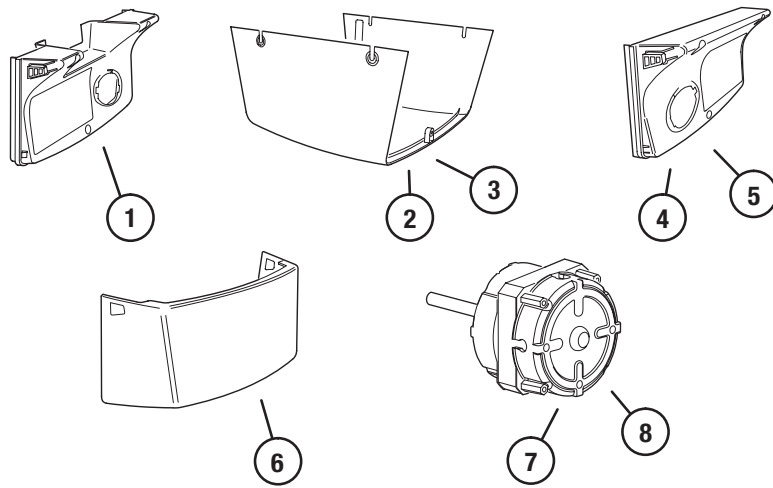

OPERATOR HEAD PARTS

LSO & LCO

LDO

LSO, LDO, LCO

GARAGE DOOR OPERATOR REPLACEMENT PARTS LIST

ITEM #	REPLACEMENT PART	PART #
1	REAR LSO & LCO END COVER (WITH LABELS)	HAE00041
2	MAIN LSO COVER (WITH LABELS)	HAE00026
3	MAIN LCO COVER (WITH LABELS)	HAE00042
4	FRONT LSO COVER (WITH LABELS)	HAE00028
5	FRONT LCO COVER (WITH LABELS)	HAE00043
6	LSO & LCO LENS COVER (FITS BOTH ENDS)	220918
7	LSO MOTOR	220919
8	LCO MOTOR	220919
9	1/3 HP LDO COVER (WITH LABELS)	HAE00011
10	1/2 HP LDO COVER (WITH LABELS)	HAE00012
11	LDO LENS COVER	217645
12	LDO MOTOR	217881
13	CONTROL BOARD (LOGIC/RECEIVER/TORQUE)	HAE00040
14	LAMP SOCKET ASSEMBLY	218014-02
15	1/3 HP CAPACITOR (43-53 MFD) <i>FOR LD033 ONLY</i>	219109
16	1/2 HP CAPACITOR (53-64 MFD) <i>FOR LD050 ONLY</i>	219110
17	3/4 HP CAPACITOR (65 MFD) <i>FOR LC075 ONLY</i>	232168
18	HELICAL AND WORM GEARS (WITH GREASE)	HAE00047
19	HELICAL GEAR (WITH GREASE)	HAE00048
20	LIMIT SWITCH ASSEMBLY	HAE00004

GARAGE DOOR OPERATOR REPLACEMENT PARTS LIST

DC OPERATOR HEAD PARTS

LDCO 800, 801

LDCO 850, 852, 841, 863B

ITEM #	REPLACEMENT PART	PART #
1	LDCO CONTROL BOARD, BBU COMPATIBLE (800/801)	HAE00077
2	LDCO FRONT COVER (WITH LABEL) (800/801)	HAE00051
3	BATTERY BACKUP UNIT (800/801)	BBU
4	LDCO ENCODER BOARD (800/801/841/850/852/863B)	HAE00058
5	LDCO MAIN COVER (WITH LABELS) (800/801)	HAE00052
6	LDCO LIGHT LENS (800/801/850)	228152
7	LDCO MOTOR (WITH ENCODER) (800/801/841/850/852/863B)	HAE00057
8	KIT, PCBA, LDCO (841/850/852/863B)	HAE00075
9	TRANSFORMER (841/850/852/863B)	10012046
10	COVER, MAIN (841/863B)	HAE00073
11	BRACKET KIT (852)	10016007
12	REPLACEMENT BATTERY, 12V (841/850/852/863B)	BATT54
13	BATTERY AND HOUSING (841/850)	BATT54BOX
14	BATTERY HOUSING (850/863B)	10015410-004
15	BATTERY HOUSING (852)	10015932-001
16	LED PANEL (841/850)	10014504-01
17	LED PANELS (852)	RP9004
18	LED PANELS (863B)	RP9005