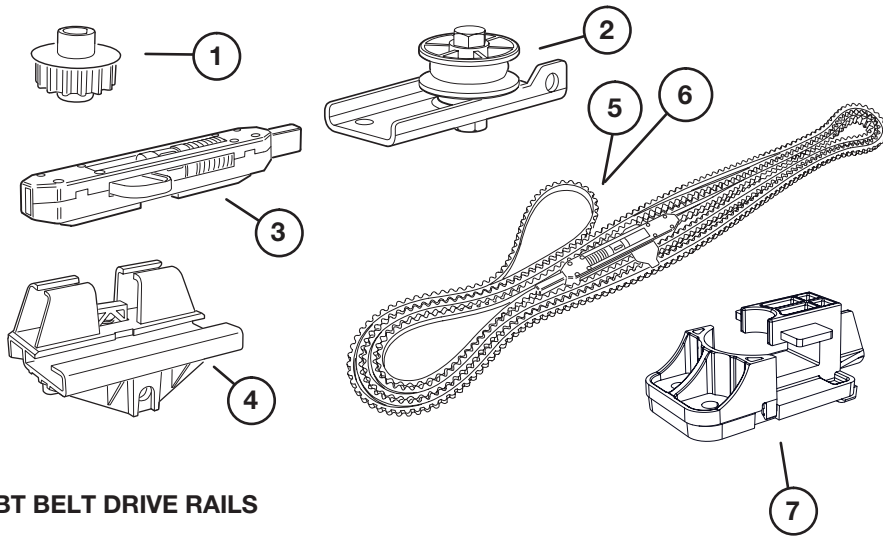

OPERATOR RAIL PARTS

HBT BELT DRIVE RAILS