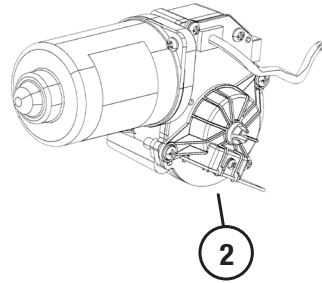

GARAGE DOOR OPERATOR REPLACEMENT PARTS LIST

DC OPERATOR HEAD PARTS

LDCO 800, 801

LDCO 850, 852, 841, 863B

ITEM #	REPLACEMENT PART	PART #
1	LDCO CONTROL BOARD, BBU COMPATIBLE (800/801)	HAE00077
2	LDCO FRONT COVER (WITH LABEL) (800/801)	HAE00051
3	BATTERY BACKUP UNIT (800/801)	BBU
4	LDCO ENCODER BOARD (800/801/841/850/852/863B)	HAE00058
5	LDCO MAIN COVER (WITH LABELS) (800/801)	HAE00052
6	LDCO LIGHT LENS (800/801/850)	228152
7	LDCO MOTOR (WITH ENCODER) (800/801/841/850/852/863B)	HAE00057
8	KIT, PCBA, LDCO (841/850/852/863B)	HAE00075
9	TRANSFORMER (841/850/852/863B)	10012046
10	COVER, MAIN (841/863B)	HAE00073
11	BRACKET KIT (852)	10016007
12	REPLACEMENT BATTERY, 12V (841/850/852/863B)	BATT54
13	BATTERY AND HOUSING (841/850)	BATT54BOX
14	BATTERY HOUSING (850/863B)	10015410-004
15	BATTERY HOUSING (852)	10015932-001
16	LED PANEL (841/850)	10014504-01
17	LED PANELS (852)	RP9004
18	LED PANELS (863B)	RP9005

DC OPERATOR HEAD PARTS

LINEAR 661

GARAGE DOOR OPERATOR REPLACEMENT PARTS LIST

ITEM #	REPLACEMENT PART	PART #
1	F/G CONTROL BOARD, LINEAR600	HAE00082
2	F/G ASSY, MOTOR W/ENCODER, LINEAR600	HAE00083
3	F/G ASSY, LIGHT LENS, LINEAR600	HAE00084
4	F/G POWER SUPPLY, LINEAR600 BATT54	HAE00085