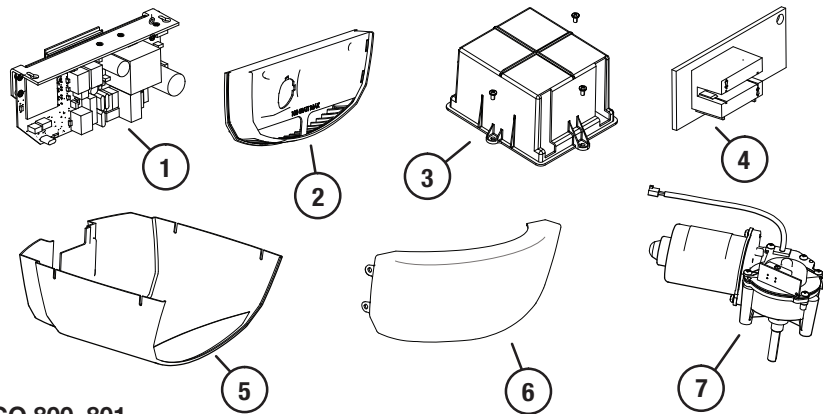

OPERATOR HEAD PARTS

LSO & LCO

LDO

LSO, LDO, LCO

GARAGE DOOR OPERATOR REPLACEMENT PARTS LIST

ITEM #	REPLACEMENT PART	PART #
1	REAR LSO & LCO END COVER (WITH LABELS)	HAE00041
2	MAIN LSO COVER (WITH LABELS)	HAE00026
3	MAIN LCO COVER (WITH LABELS)	HAE00042
4	FRONT LSO COVER (WITH LABELS)	HAE00028
5	FRONT LCO COVER (WITH LABELS)	HAE00043
6	LSO & LCO LENS COVER (FITS BOTH ENDS)	220918
7	LSO MOTOR	220919
8	LCO MOTOR	220919
9	1/3 HP LDO COVER (WITH LABELS)	HAE00011
10	1/2 HP LDO COVER (WITH LABELS)	HAE00012
11	LDO LENS COVER	217645
12	LDO MOTOR	217881
13	CONTROL BOARD (LOGIC/RECEIVER/TORQUE)	HAE00040
14	LAMP SOCKET ASSEMBLY	218014-02
15	1/3 HP CAPACITOR (43-53 MFD) <i>FOR LD033 ONLY</i>	219109
16	1/2 HP CAPACITOR (53-64 MFD) <i>FOR LD050 ONLY</i>	219110
17	3/4 HP CAPACITOR (65 MFD) <i>FOR LC075 ONLY</i>	232168
18	HELICAL AND WORM GEARS (WITH GREASE)	HAE00047
19	HELICAL GEAR (WITH GREASE)	HAE00048
20	LIMIT SWITCH ASSEMBLY	HAE00004

GARAGE DOOR OPERATOR REPLACEMENT PARTS LIST

DC OPERATOR HEAD PARTS

LDCO 800, 801

LDCO 850, 852, 841, 863B

ITEM #	REPLACEMENT PART	PART #
1	LDCO CONTROL BOARD, BBU COMPATIBLE (800/801)	HAE00077
2	LDCO FRONT COVER (WITH LABEL) (800/801)	HAE00051
3	BATTERY BACKUP UNIT (800/801)	BBU
4	LDCO ENCODER BOARD (800/801/841/850/852/863B)	HAE00058
5	LDCO MAIN COVER (WITH LABELS) (800/801)	HAE00052
6	LDCO LIGHT LENS (800/801/850)	228152
7	LDCO MOTOR (WITH ENCODER) (800/801/841/850/852/863B)	HAE00057
8	KIT, PCBA, LDCO (841/850/852/863B)	HAE00075
9	TRANSFORMER (841/850/852/863B)	10012046
10	COVER, MAIN (841/863B)	HAE00073
11	BRACKET KIT (852)	10016007
12	REPLACEMENT BATTERY, 12V (841/850/852/863B)	BATT54
13	BATTERY AND HOUSING (841/850)	BATT54BOX
14	BATTERY HOUSING (850/863B)	10015410-004
15	BATTERY HOUSING (852)	10015932-001
16	LED PANEL (841/850)	10014504-01
17	LED PANELS (852)	RP9004
18	LED PANELS (863B)	RP9005