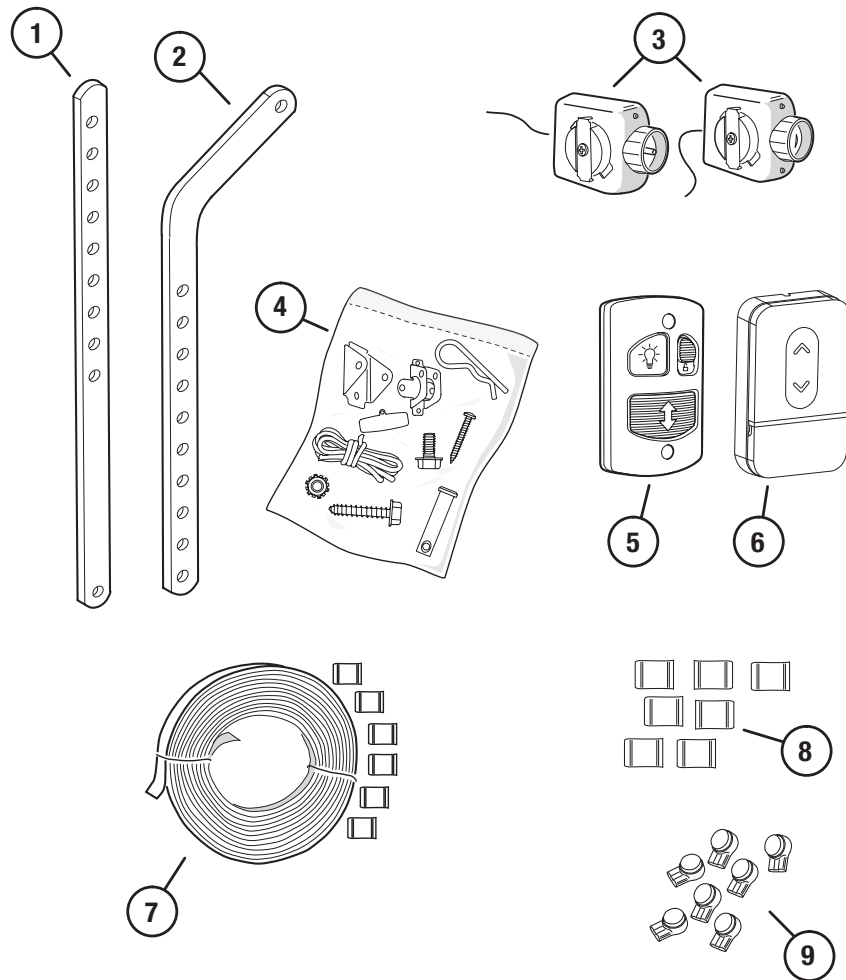

GARAGE DOOR OPERATOR REPLACEMENT PARTS LIST

DC OPERATOR HEAD PARTS

LDCO 800, 801

LDCO 850, 852, 841, 863B

ITEM #	REPLACEMENT PART	PART #
1	LDCO CONTROL BOARD, BBU COMPATIBLE (800/801)	HAE00077
2	LDCO FRONT COVER (WITH LABEL) (800/801)	HAE00051
3	BATTERY BACKUP UNIT (800/801)	BBU
4	LDCO ENCODER BOARD (800/801/841/850/852/863B)	HAE00058
5	LDCO MAIN COVER (WITH LABELS) (800/801)	HAE00052
6	LDCO LIGHT LENS (800/801/850)	228152
7	LDCO MOTOR (WITH ENCODER) (800/801/841/850/852/863B)	HAE00057
8	KIT, PCBA, LDCO (841/850/852/863B)	HAE00075
9	TRANSFORMER (841/850/852/863B)	10012046
10	COVER, MAIN (841/863B)	HAE00073
11	BRACKET KIT (852)	10016007
12	REPLACEMENT BATTERY, 12V (841/850/852/863B)	BATT54
13	BATTERY AND HOUSING (841/850)	BATT54BOX
14	BATTERY HOUSING (850/863B)	10015410-004
15	BATTERY HOUSING (852)	10015932-001
16	LED PANEL (841/850)	10014504-01
17	LED PANELS (852)	RP9004
18	LED PANELS (863B)	RP9005

DC OPERATOR HEAD PARTS

LINEAR 661

GARAGE DOOR OPERATOR REPLACEMENT PARTS LIST

ITEM #	REPLACEMENT PART	PART #
1	F/G CONTROL BOARD, LINEAR600	HAE00082
2	F/G ASSY, MOTOR W/ENCODER, LINEAR600	HAE00083
3	F/G ASSY, LIGHT LENS, LINEAR600	HAE00084
4	F/G POWER SUPPLY, LINEAR600 BATT54	HAE00085

MISCELLANEOUS OPERATOR PARTS

GARAGE DOOR OPERATOR REPLACEMENT PARTS LIST

ITEM #	REPLACEMENT PART	PART #
1	DOOR ARM - STRAIGHT	227966
2	DOOR ARM - BENT	227967
3	SAFETY BEAM SENDER & RECEIVER (WITH WIRE)	HAE00087
4	COMPLETE HARDWARE KIT	220205-02
5	WALL STATION (LDO/LSO/LCO/800/801)	HAE00001
6	WIFI WALL STATION (UNIVERSAL REPLACEMENT FOR LDCO841 /850/852/863, LINEAR600)	HAE00080
7	WIRE KIT (15 SETS OF WIRE AND CLIPS)	HAE00044
8	WIRE CLIP KIT (100 CLIPS)	HAE00019
9	GEL CAP KIT (100 PIECES)	HAE00020