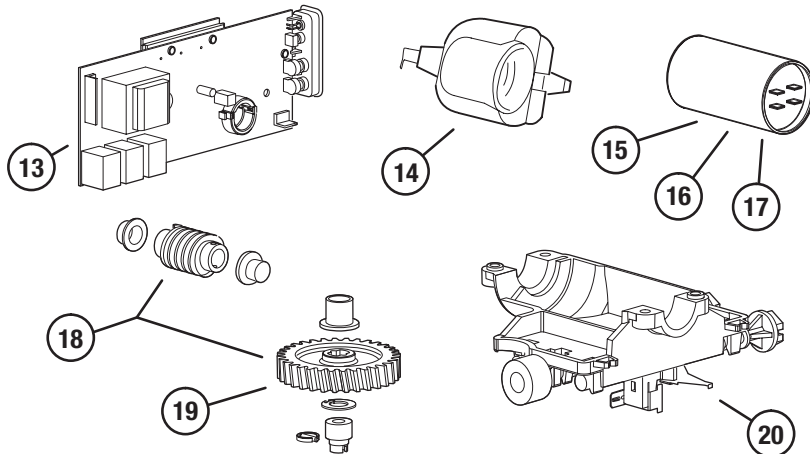

OPERATOR HEAD PARTS

LSO & LCO

LDO

LSO, LDO, LCO

GARAGE DOOR OPERATOR REPLACEMENT PARTS LIST

ITEM #	REPLACEMENT PART	PART #
1	REAR LSO & LCO END COVER (WITH LABELS)	HAE00041
2	MAIN LSO COVER (WITH LABELS)	HAE00026
3	MAIN LCO COVER (WITH LABELS)	HAE00042
4	FRONT LSO COVER (WITH LABELS)	HAE00028
5	FRONT LCO COVER (WITH LABELS)	HAE00043
6	LSO & LCO LENS COVER (FITS BOTH ENDS)	220918
7	LSO MOTOR	220919
8	LCO MOTOR	220919
9	1/3 HP LDO COVER (WITH LABELS)	HAE00011
10	1/2 HP LDO COVER (WITH LABELS)	HAE00012
11	LDO LENS COVER	217645
12	LDO MOTOR	217881
13	CONTROL BOARD (LOGIC/RECEIVER/TORQUE)	HAE00040
14	LAMP SOCKET ASSEMBLY	218014-02
15	1/3 HP CAPACITOR (43-53 MFD) <i>FOR LD033 ONLY</i>	219109
16	1/2 HP CAPACITOR (53-64 MFD) <i>FOR LD050 ONLY</i>	219110
17	3/4 HP CAPACITOR (65 MFD) <i>FOR LC075 ONLY</i>	232168
18	HELICAL AND WORM GEARS (WITH GREASE)	HAE00047
19	HELICAL GEAR (WITH GREASE)	HAE00048
20	LIMIT SWITCH ASSEMBLY	HAE00004

GARAGE DOOR OPERATOR REPLACEMENT PARTS LIST

DC OPERATOR HEAD PARTS

LDCO 800, 801

LDCO 850, 852, 841, 863B

ITEM #	REPLACEMENT PART	PART #
1	LDCO CONTROL BOARD, BBU COMPATIBLE (800/801)	HAE00077
2	LDCO FRONT COVER (WITH LABEL) (800/801)	HAE00051
3	BATTERY BACKUP UNIT (800/801)	BBU
4	LDCO ENCODER BOARD (800/801/841/850/852/863B)	HAE00058
5	LDCO MAIN COVER (WITH LABELS) (800/801)	HAE00052
6	LDCO LIGHT LENS (800/801/850)	228152
7	LDCO MOTOR (WITH ENCODER) (800/801/841/850/852/863B)	HAE00057
8	KIT, PCBA, LDCO (841/850/852/863B)	HAE00075
9	TRANSFORMER (841/850/852/863B)	10012046
10	COVER, MAIN (841/863B)	HAE00073
11	BRACKET KIT (852)	10016007
12	REPLACEMENT BATTERY, 12V (841/850/852/863B)	BATT54
13	BATTERY AND HOUSING (841/850)	BATT54BOX
14	BATTERY HOUSING (850/863B)	10015410-004
15	BATTERY HOUSING (852)	10015932-001
16	LED PANEL (841/850)	10014504-01
17	LED PANELS (852)	RP9004
18	LED PANELS (863B)	RP9005