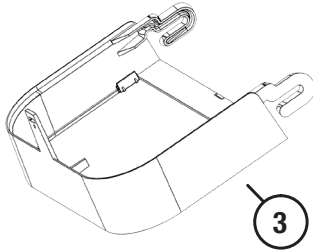

GARAGE DOOR OPERATOR REPLACEMENT PARTS LIST

DC OPERATOR HEAD PARTS

LDCO 800, 801

LDCO 850, 852, 841, 863B

ITEM #	REPLACEMENT PART	PART #
1	LDCO CONTROL BOARD, BBU COMPATIBLE (800/801)	HAE00077
2	LDCO FRONT COVER (WITH LABEL) (800/801)	HAE00051
3	BATTERY BACKUP UNIT (800/801)	BBU
4	LDCO ENCODER BOARD (800/801/841/850/852/863B)	HAE00058
5	LDCO MAIN COVER (WITH LABELS) (800/801)	HAE00052
6	LDCO LIGHT LENS (800/801/850)	228152
7	LDCO MOTOR (WITH ENCODER) (800/801/841/850/852/863B)	HAE00057
8	KIT, PCBA, LDCO (841/850/852/863B)	HAE00075
9	TRANSFORMER (841/850/852/863B)	10012046
10	COVER, MAIN (841/863B)	HAE00073
11	BRACKET KIT (852)	10016007
12	REPLACEMENT BATTERY, 12V (841/850/852/863B)	BATT54
13	BATTERY AND HOUSING (841/850)	BATT54BOX
14	BATTERY HOUSING (850/863B)	10015410-004
15	BATTERY HOUSING (852)	10015932-001
16	LED PANEL (841/850)	10014504-01
17	LED PANELS (852)	RP9004
18	LED PANELS (863B)	RP9005

DC OPERATOR HEAD PARTS

LINEAR 661

GARAGE DOOR OPERATOR REPLACEMENT PARTS LIST

ITEM #	REPLACEMENT PART	PART #
1	F/G CONTROL BOARD, LINEAR600	HAE00082
2	F/G ASSY, MOTOR W/ENCODER, LINEAR600	HAE00083
3	F/G ASSY, LIGHT LENS, LINEAR600	HAE00084
4	F/G POWER SUPPLY, LINEAR600 BATT54	HAE00085