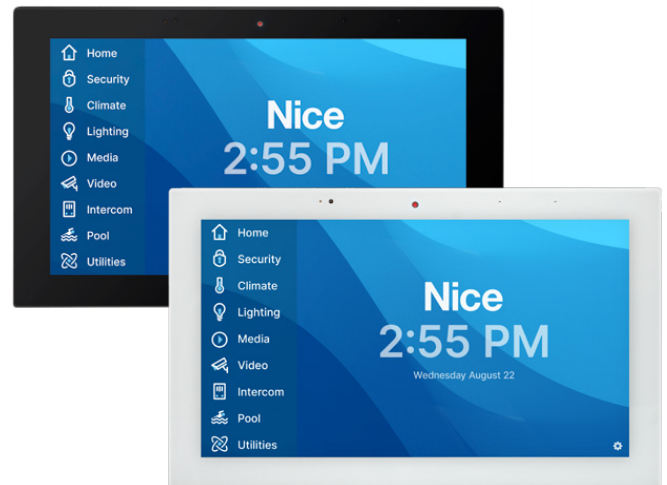

Nice

EL-ITP2-12

12" Intelligent Touch Panel

The EL-ITP2-12 panel elevates any Nice Home Management with a personalized experience for individual users within the home. Integrate intelligent touch panels throughout a home for convenient access to adjust lights, climates, shades, turn on music, see and speak to guests at the front door, view live or recorded surveillance footage, monitor indoor air quality, power, water, and so much more. And with integrated voice control and face recognition, this control panel is fully interactive.

With edge-to-edge glass and a 1920 x 1200 screen resolution, the EL-ITP2-12 panel is elegantly designed to have a low profile on the wall while providing a rich user experience. The interface comes with a library of background themes to choose from, while the user can also import their own photos to fully customize their touch panel.

EL-ITP2-12 12" Intelligent Touch Panel

EL-ITP2-12-WH (White)

EL-ITP2-12-BK (Black)

Features

- IntelliVision® face recognition in the panel's camera enables a personal experience
- Integrated microphone array extends the voice control interface for Nice systems
- Displays high resolution video and provides playback interface for Nice surveillance
- H.246 and H.265 compatible
- 11.6" diagonal LCD capacitive touchscreen
- Edge to edge glass
- Proximity sensor to wake from sleep without touching as hand approaches
- Personalized panel menu provides instant access to scenes, favorites or event maps
- Mounts into drywall, brick, stone, plaster, and wood, using a standard 2g U.S. junction box
- Portrait or landscape mounting
- Plug and play operation with Nice software
- Bluetooth receiver can be used to stream from linked devices to a SC-100/300 system controller
- Locally powered (optional)